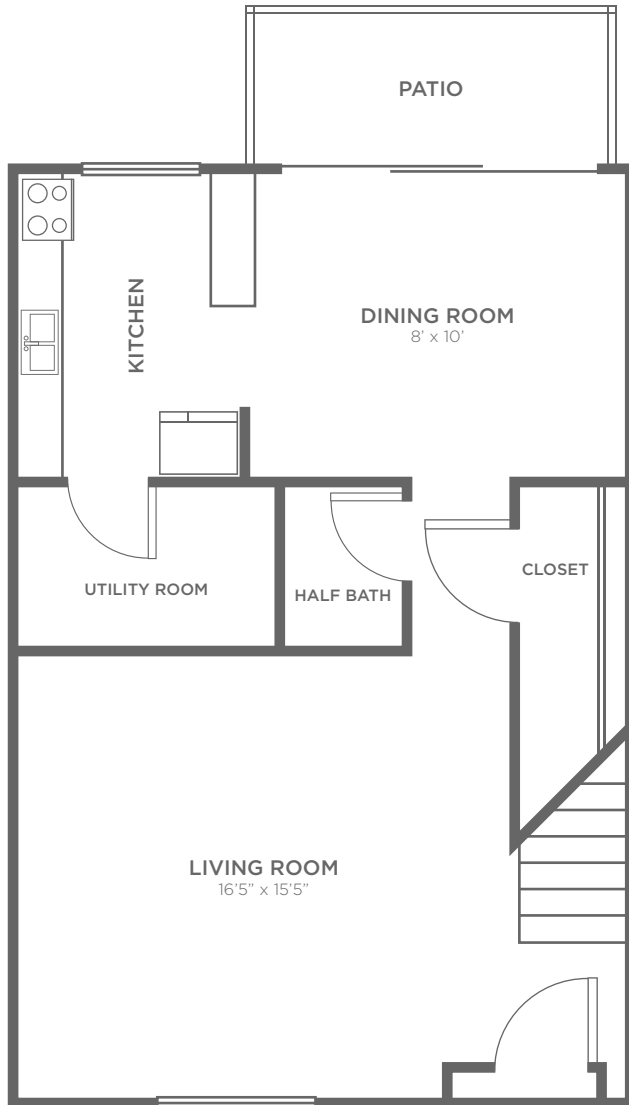

FLOORPLAN C

3 BED / 1.5 BATH

1245
SQ. FT.

Woodmere
APARTMENT HOMES

9333 Roundtop Road, Cincinnati, OH 45251

513-385-1225 | www.woodmere-apartments.com

Dimensions and square footage shown are approximate and pricing/availability is subject to change