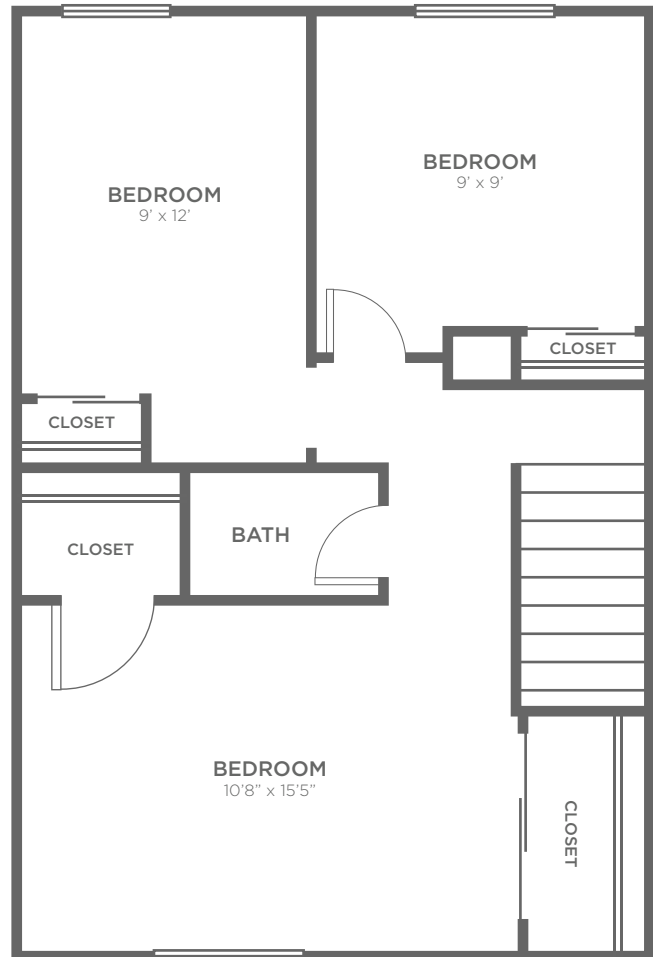

FLOORPLAN C

3 BED / 1.5 BATH

1245
SQ. FT.

Woodmere
APARTMENT HOMES

9333 Roundtop Road, Cincinnati, OH 45251

513-385-1225 | www.woodmere-apartments.com

Dimensions and square footage shown are approximate and pricing/availability is subject to change