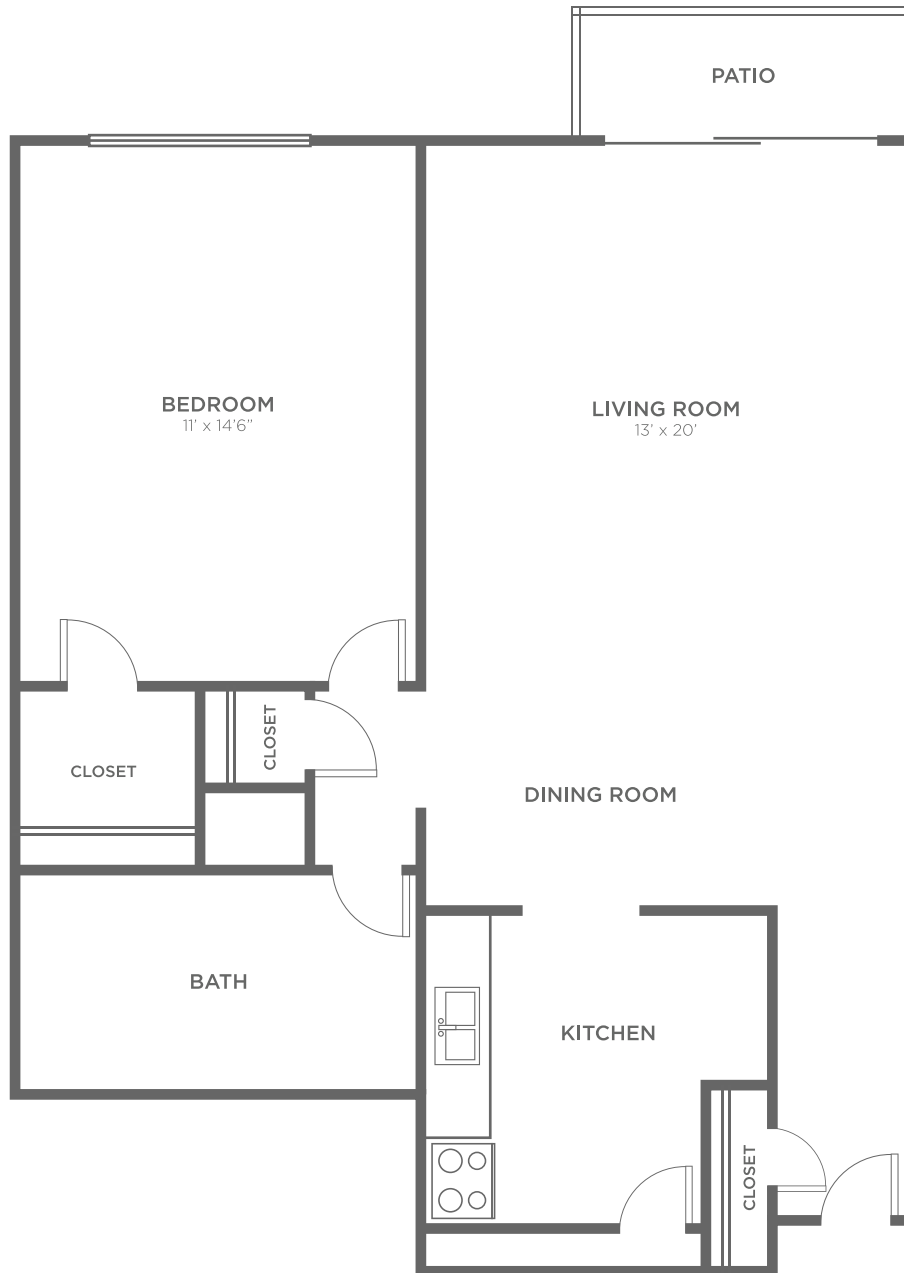

FLOORPLAN A

1 BED / 1 BATH

714
SQ. FT.

Woodmere
APARTMENT HOMES

9333 Roundtop Road, Cincinnati, OH 45251

513-385-1225 | www.woodmere-apartments.com

Dimensions and square footage shown are approximate and pricing/availability is subject to change